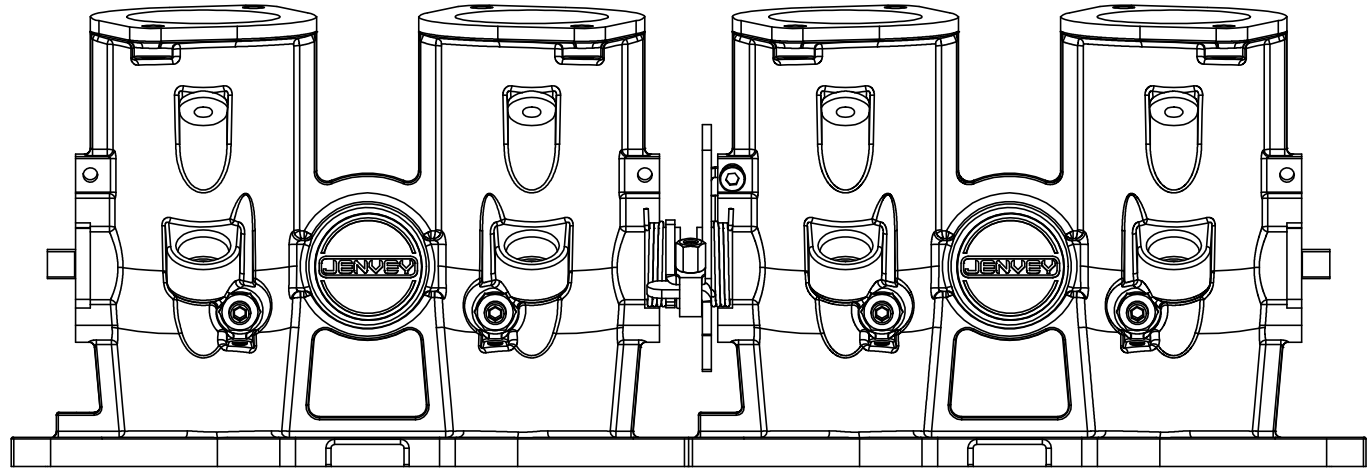

DBRVK/42 Rover K series
Direct fitting bodies

GAS BLEED TAPPING