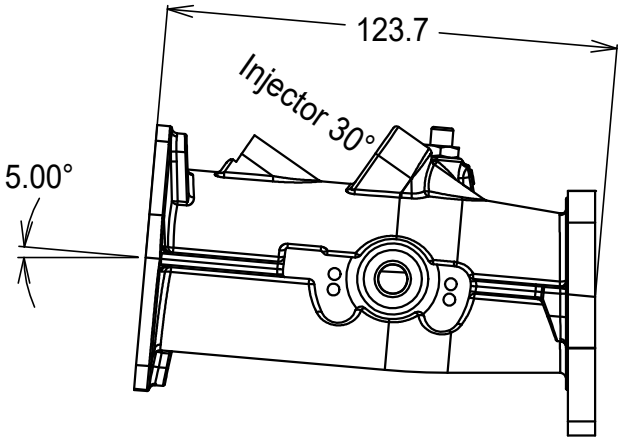

DBRVK/42 Rover K series
Direct fitting bodies

GAS BLEED TAPPING