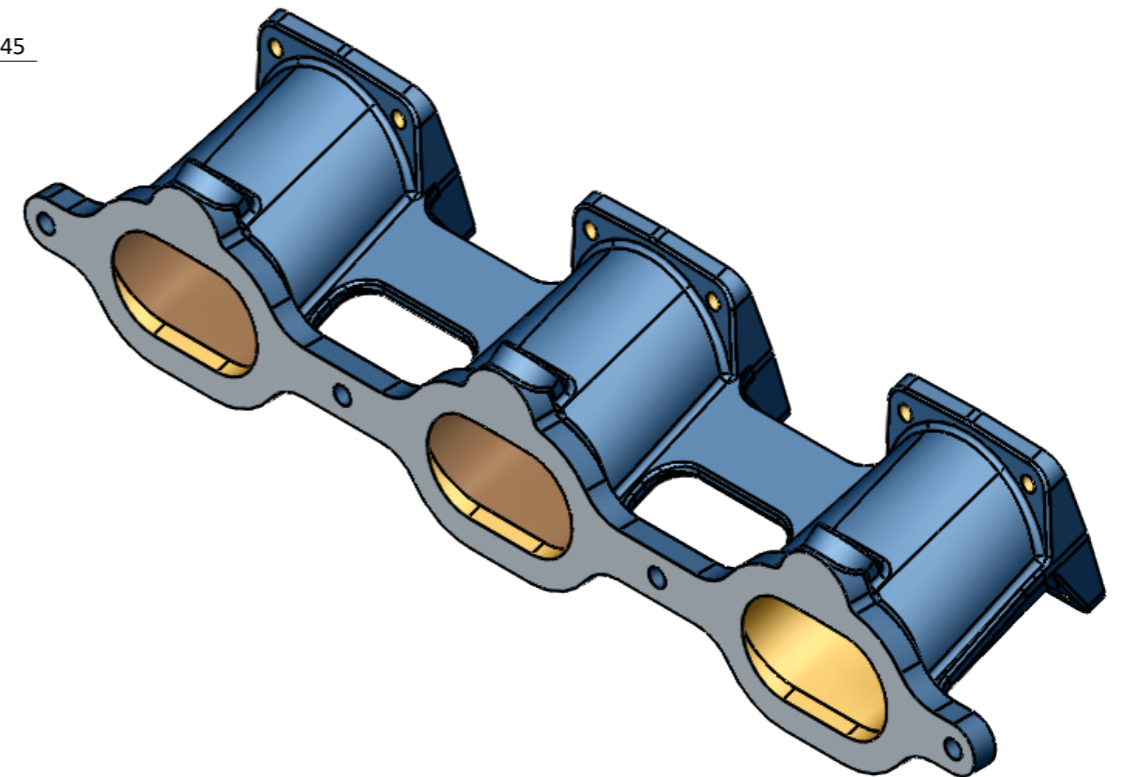

MPC03 - PORSCHE FLAT 6 WATER COOLED MANIFOLDS FOR ITB'S

Engineered to win

Fits 986 Boxster - 2.5ltr and 2.7ltr
986 Boxster S
996 3.4ltr
996 3.6ltr

MAY BE PORTED OUT TO 50MM AT BODY FLANGE AND PROPORTIONALLY AT HEAD FLANGE.

SUPPLIED AS MATCHED PAIR.

BOSSES ON EACH PORT FOR INJECTOR POCKETS OR VACUUM TAPPINGS.

Frame: 1 of 1

Version: 2

Tel 01746 768810

© JENVEY DYNAMICS LTD. 2015

Web WWW.JENVEY.CO.UK