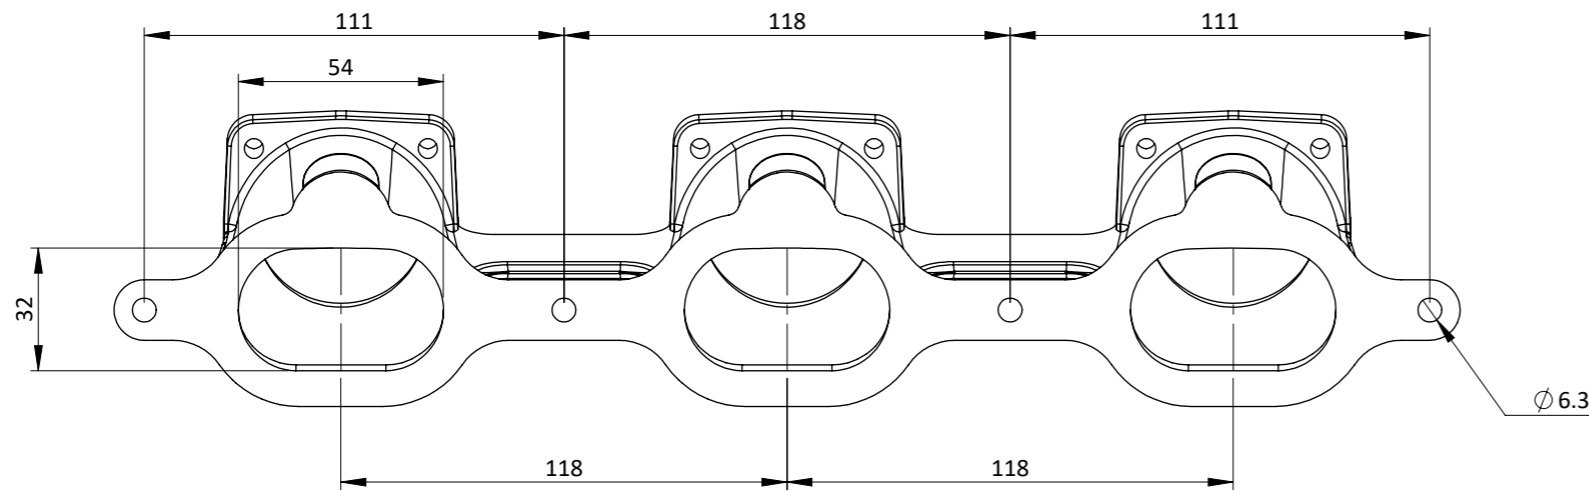

MPC03 - PORSCHE FLAT 6 WATER COOLED MANIFOLDS FOR ITB'S

Engineered to win

Fits 986 Boxster - 2.5ltr and 2.7ltr
986 Boxster S
996 3.4ltr
996 3.6ltr

MAY BE PORTED OUT TO 50MM AT BODY FLANGE AND PROPORTIONALLY AT HEAD FLANGE.

SUPPLIED AS MATCHED PAIR.

BOSSES ON EACH PORT FOR INJECTOR POCKETS OR VACUUM TAPPINGS.

Frame: 1 of 1

Version: 2

Tel 01746 768810

© JENVEY DYNAMICS LTD. 2015

Web WWW.JENVEY.CO.UK