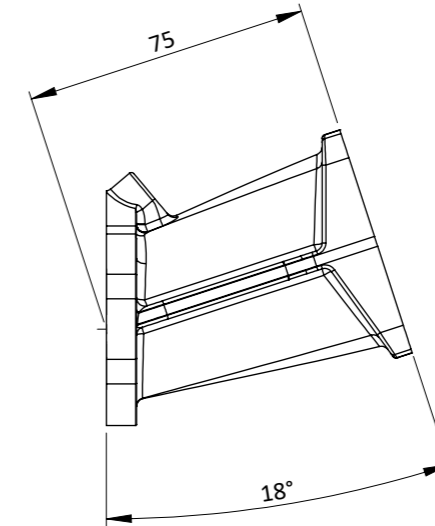

MPC03 - PORSCHE FLAT 6 WATER COOLED MANIFOLDS FOR ITB'S

Engineered to win

Fits 986 Boxster - 2.5ltr and 2.7ltr
986 Boxster S
996 3.4ltr
996 3.6ltr

MAY BE PORTED OUT TO 50MM AT BODY FLANGE AND PROPORTIONALLY AT HEAD FLANGE.

SUPPLIED AS MATCHED PAIR.

BOSSES ON EACH PORT FOR INJECTOR POCKETS OR VACUUM TAPPINGS.

Frame: 1 of 1

Version: 2

Tel 01746 768810

© JENVEY DYNAMICS LTD. 2015

Web WWW.JENVEY.CO.UK