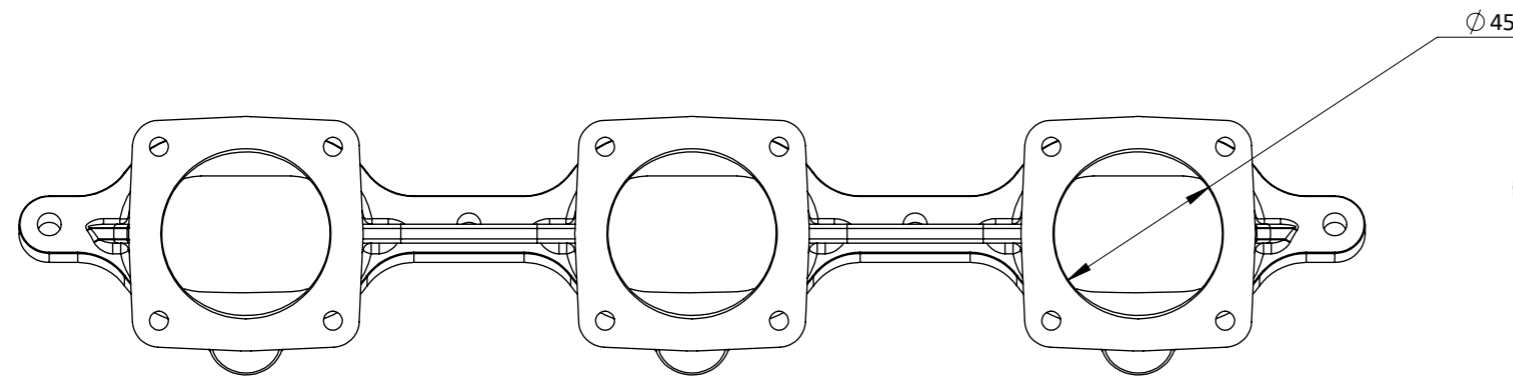

MPC03 - PORSCHE FLAT 6 WATER COOLED MANIFOLDS FOR ITB'S

Engineered to win

Fits 986 Boxster - 2.5ltr and 2.7ltr
986 Boxster S
996 3.4ltr
996 3.6ltr

MAY BE PORTED OUT TO 50MM AT BODY FLANGE AND PROPORTIONALLY AT HEAD FLANGE.

SUPPLIED AS MATCHED PAIR.

BOSSES ON EACH PORT FOR INJECTOR POCKETS OR VACUUM TAPPINGS.

Frame: 1 of 1

Version: 2

Tel 01746 768810

© JENVEY DYNAMICS LTD. 2015

Web WWW.JENVEY.CO.UK