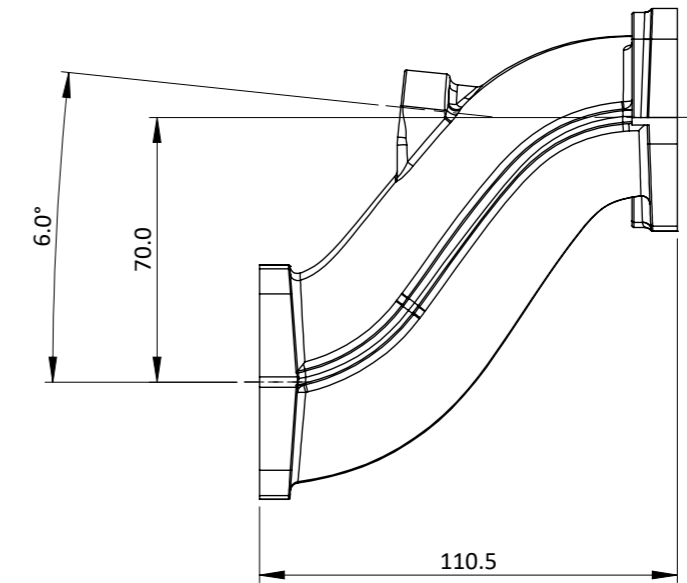

# MFR02 - FERRARI TESTAROSSA V12 MANIFOLD

Engineered to win

Frame: 1 of 1

Version: 2

Tel 01746 768810

Web WWW.JENVEY.CO.UK

© JENVEY DYNAMICS LTD. 2015