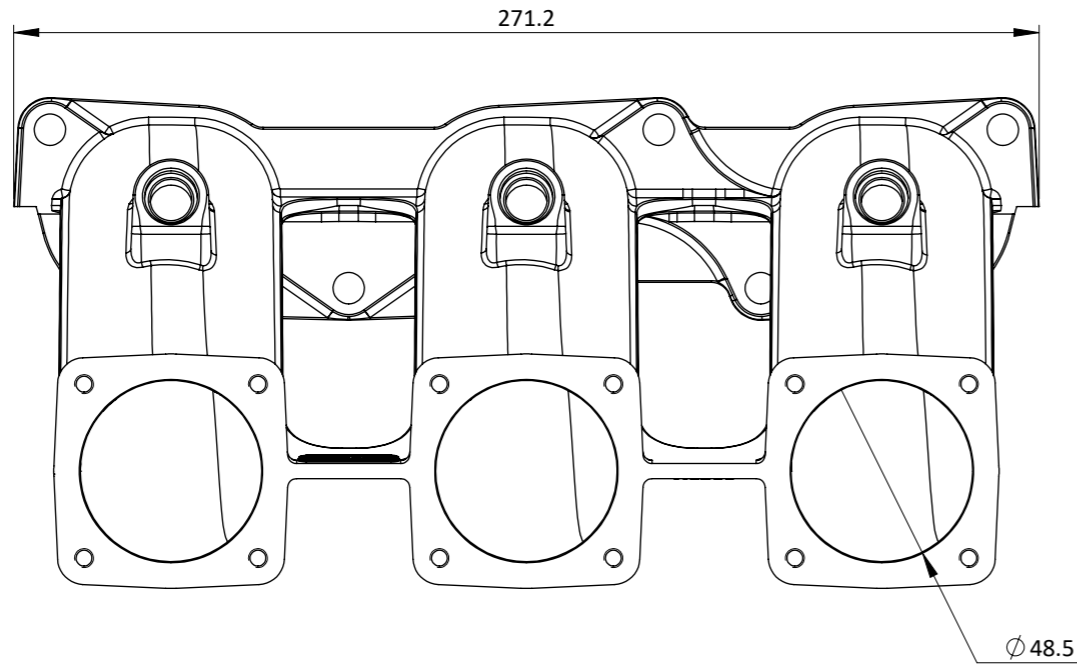

# MFR02 - FERRARI TESTAROSSA V12 MANIFOLD

Engineered to win

Frame: 1 of 1

Version: 2

Tel 01746 768810

Web WWW.JENVEY.CO.UK

© JENVEY DYNAMICS LTD. 2015