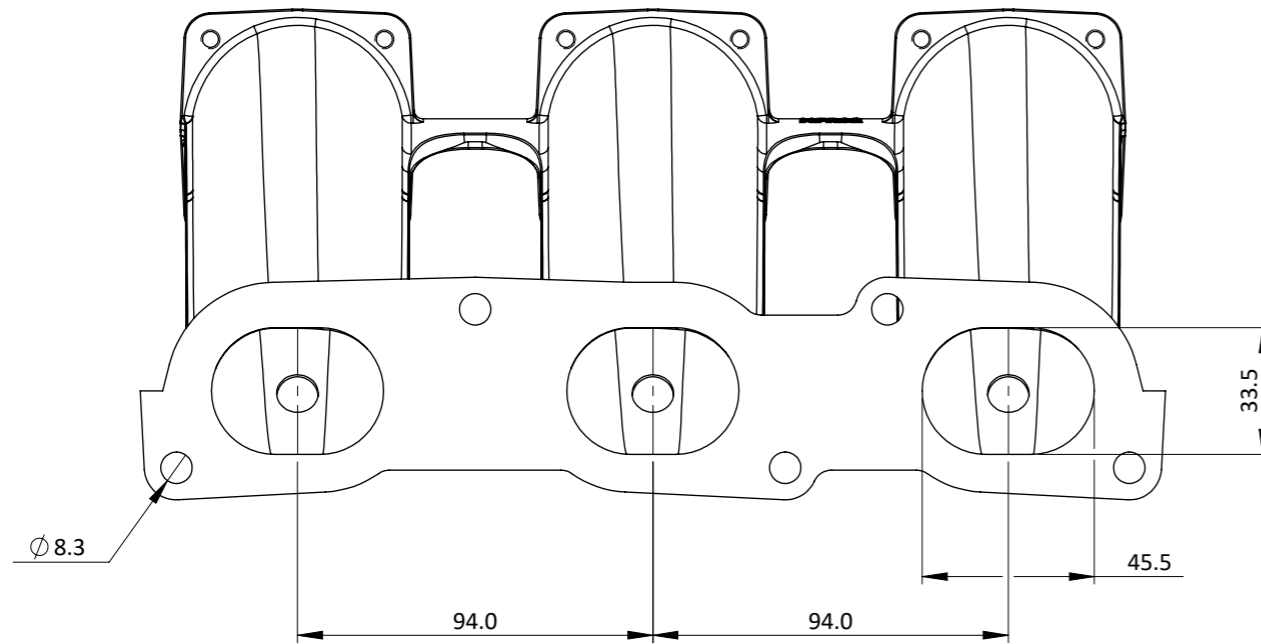

# MFR02 - FERRARI TESTAROSSA V12 MANIFOLD

Engineered to win

Frame: 1 of 1

Version: 2

Tel 01746 768810

Web WWW.JENVEY.CO.UK

© JENVEY DYNAMICS LTD. 2015