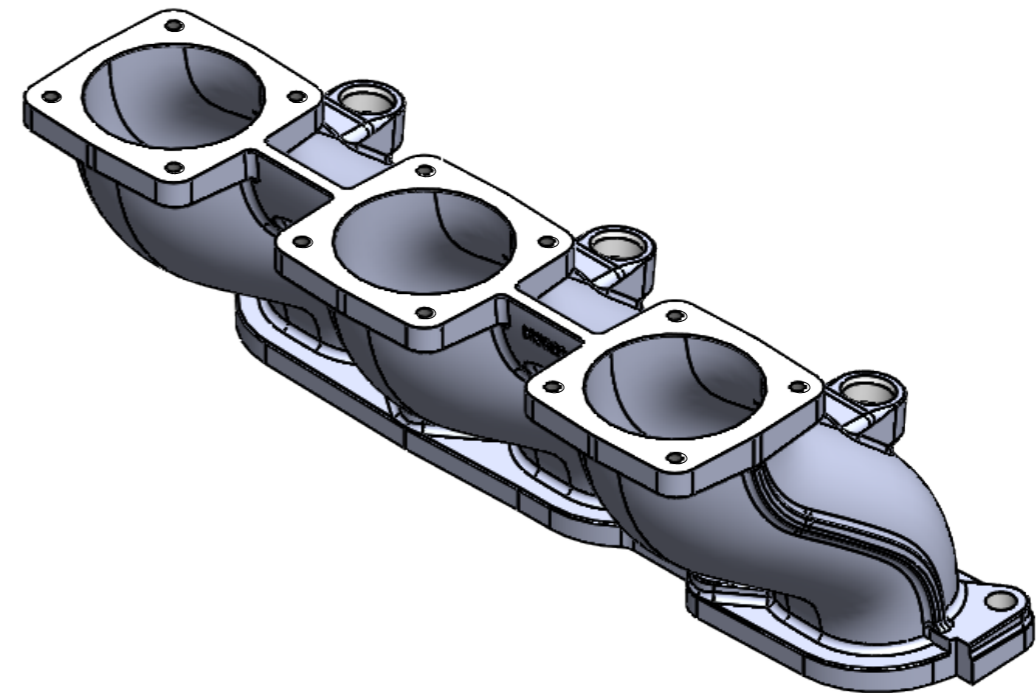

# MFR02 - FERRARI TESTAROSSA V12 MANIFOLD

Engineered to win

Frame: 1 of 1

Version: 2

Tel 01746 768810

Web WWW.JENVEY.CO.UK

© JENVEY DYNAMICS LTD. 2015