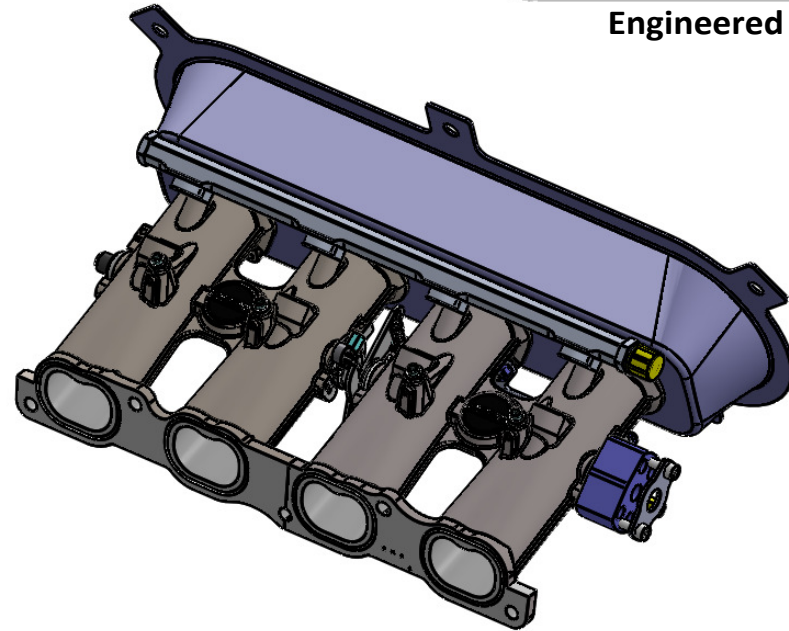

DBFD1 - FORD SIGMA DIRECT TO HEAD 45mm

Engineered to win

Frame: 1 of 1

Version: 1

Tel 01746 768810

© JENVEY DYNAMICS LTD. 2015

Web WWW.JENVEY.CO.UK