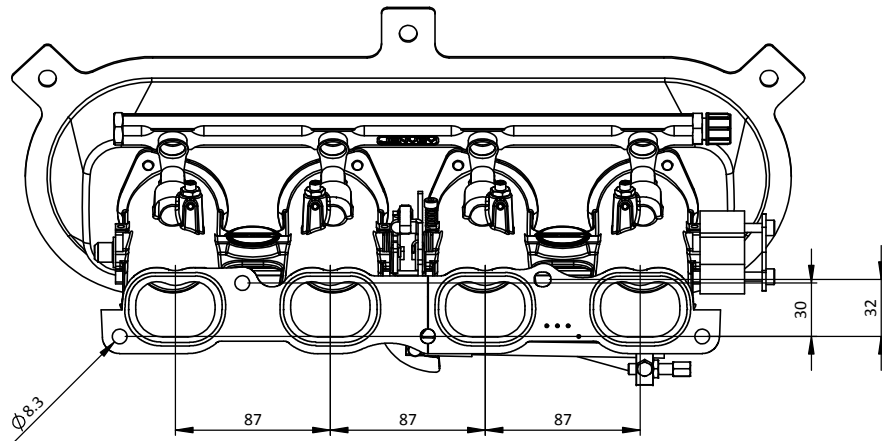

DBFD1 - FORD SIGMA DIRECT TO HEAD 45mm

Engineered to win

Frame: 1 of 1

Version: 1

Tel 01746 768810

© JENVEY DYNAMICS LTD. 2015

Web WWW.JENVEY.CO.UK