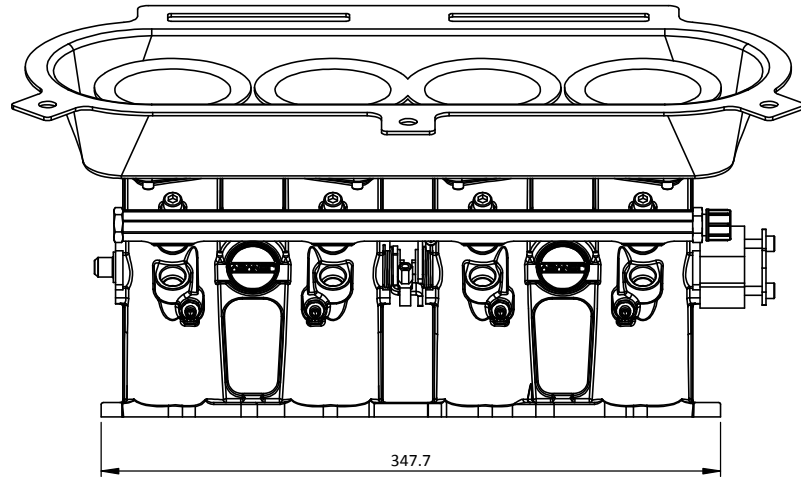

DBFD1 - FORD SIGMA DIRECT TO HEAD 45mm

Engineered to win

Frame: 1 of 1

Version: 1

Tel 01746 768810

© JENVEY DYNAMICS LTD. 2015

Web WWW.JENVEY.CO.UK