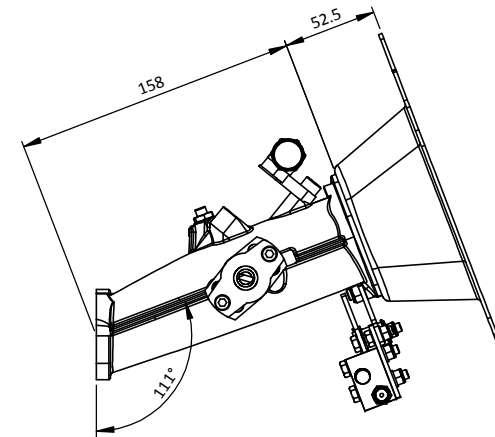

DBFD1 - FORD SIGMA DIRECT TO HEAD 45mm

Engineered to win

Frame: 1 of 1

Version: 1

Tel 01746 768810

© JENVEY DYNAMICS LTD. 2015

Web WWW.JENVEY.CO.UK