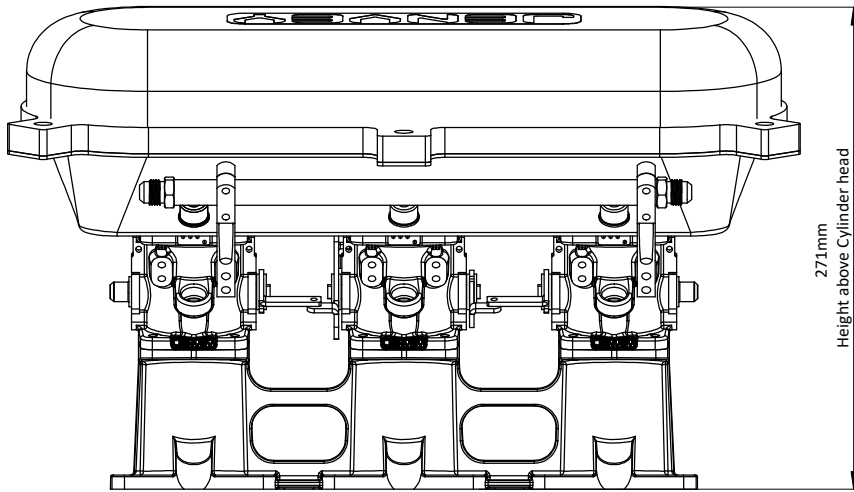

# CKPE06-GT3 - Porsche

Engineered to win

271mm  
Height above Cylinder head

430mm  
Max width

118.0

118.0

52.5  
Carbon Backplate

65  
Air Filter

84mm  
Manifold

66mm  
Throttle body

Frame: 1 of 1

Version: 1

Tel 01746 768810

© JENVEY DYNAMICS LTD. 2015

Web WWW.JENVEY.CO.UK