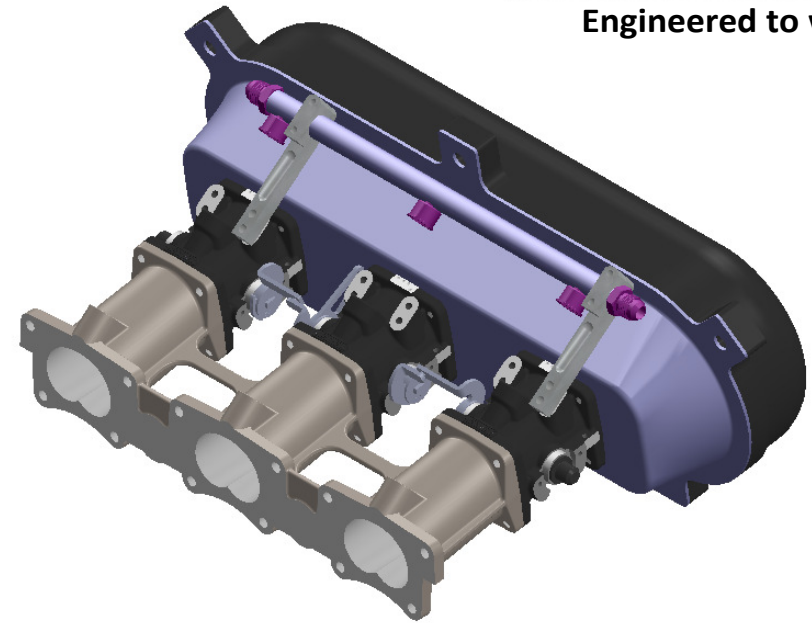

# CKPE06-GT3 - Porsche

Engineered to win

271mm  
Height above Cylinder head

430mm  
Max width

118.0

118.0

52.5  
Carbon Backplate

65  
Air Filter

84mm  
Manifold

66mm  
Throttle body

Frame: 1 of 1

Version: 1

Tel 01746 768810

© JENVEY DYNAMICS LTD. 2015

Web WWW.JENVEY.CO.UK