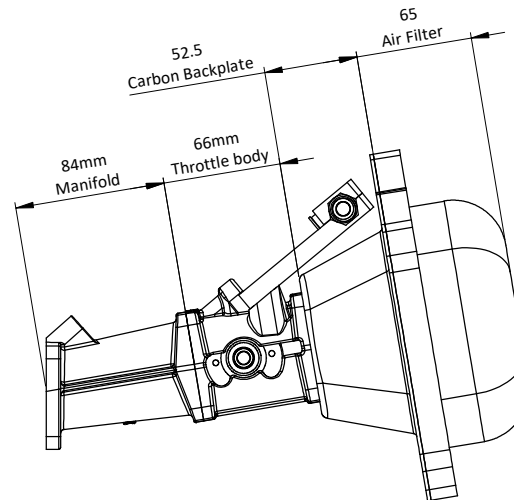

# CKPE06-GT3 - Porsche

Engineered to win

271mm  
Height above Cylinder head

430mm  
Max width

118.0

118.0

52.5  
Carbon Backplate

65  
Air Filter

84mm  
Manifold

66mm  
Throttle body

Frame: 1 of 1

Version: 1

Tel 01746 768810

© JENVEY DYNAMICS LTD. 2015

Web WWW.JENVEY.CO.UK