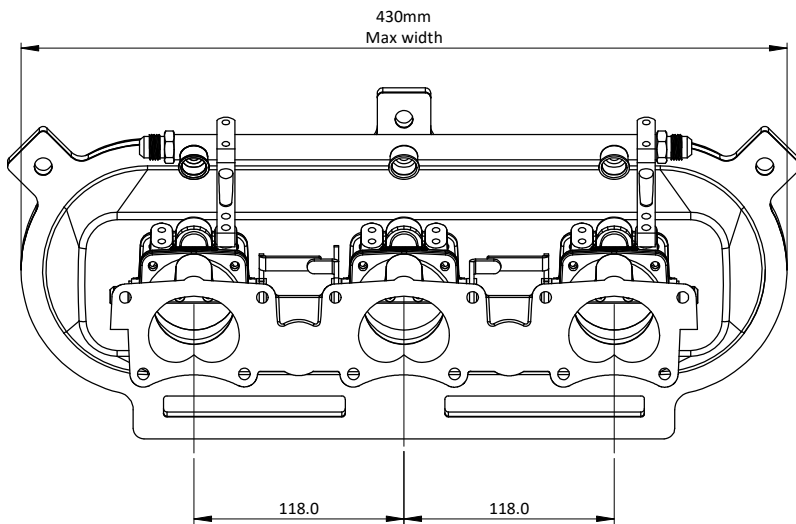

# CKPE06-GT3 - Porsche

Engineered to win

271mm  
Height above Cylinder head

430mm  
Max width

118.0

118.0

52.5  
Carbon Backplate

65  
Air Filter

84mm  
Manifold

66mm  
Throttle body

Frame: 1 of 1

Version: 1

Tel 01746 768810

© JENVEY DYNAMICS LTD. 2015

Web WWW.JENVEY.CO.UK