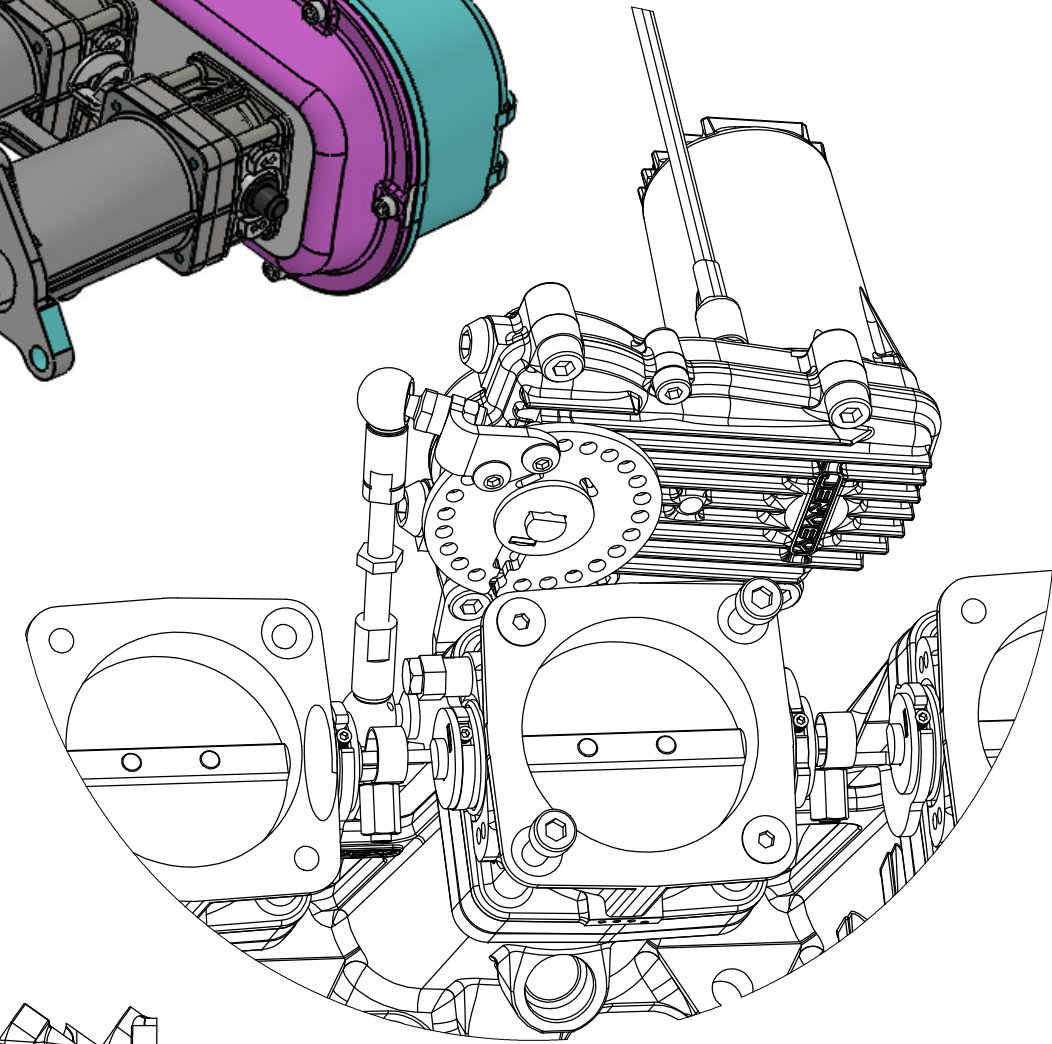

CKMM01-SFS-ETA - MITSUBISHI TURBO ITB KIT

Engineered to win

Frame: 1 of 1

Version: 1

Tel 01746 768810

© JENVEY DYNAMICS LTD. 2015

Web WWW.JENVEY.CO.UK