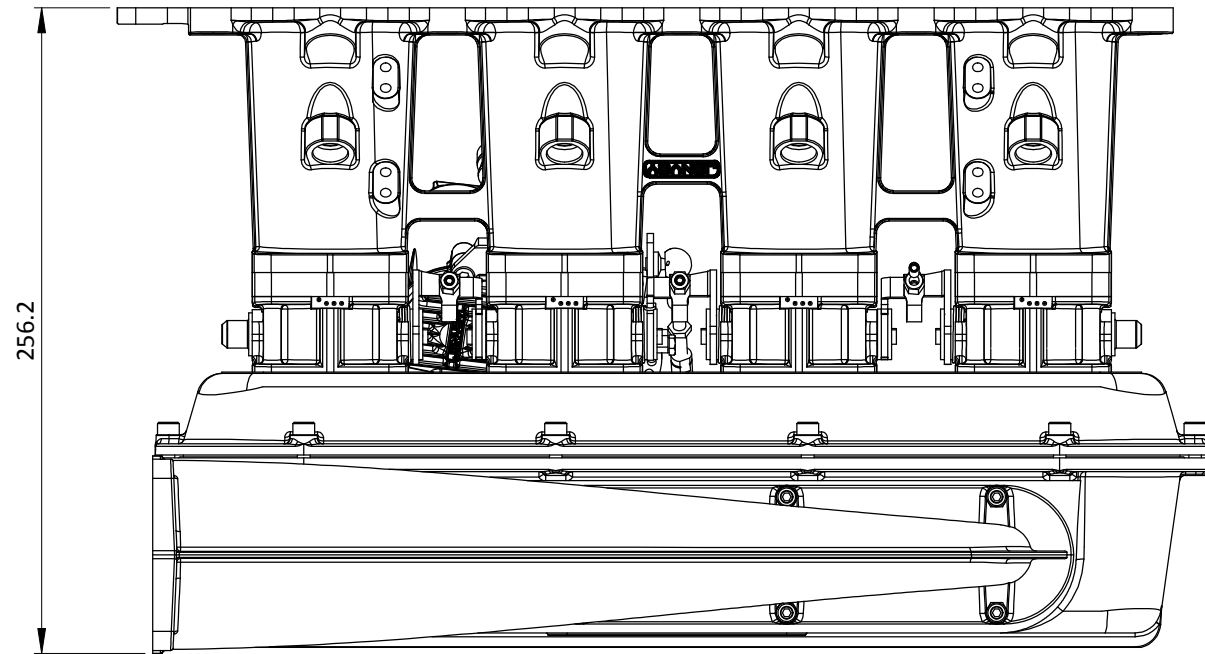

CKMM01-SFS-ETA - MITSUBISHI TURBO ITB KIT

Engineered to win

Frame: 1 of 1

Version: 1

Tel 01746 768810

© JENVEY DYNAMICS LTD. 2015

Web WWW.JENVEY.CO.UK