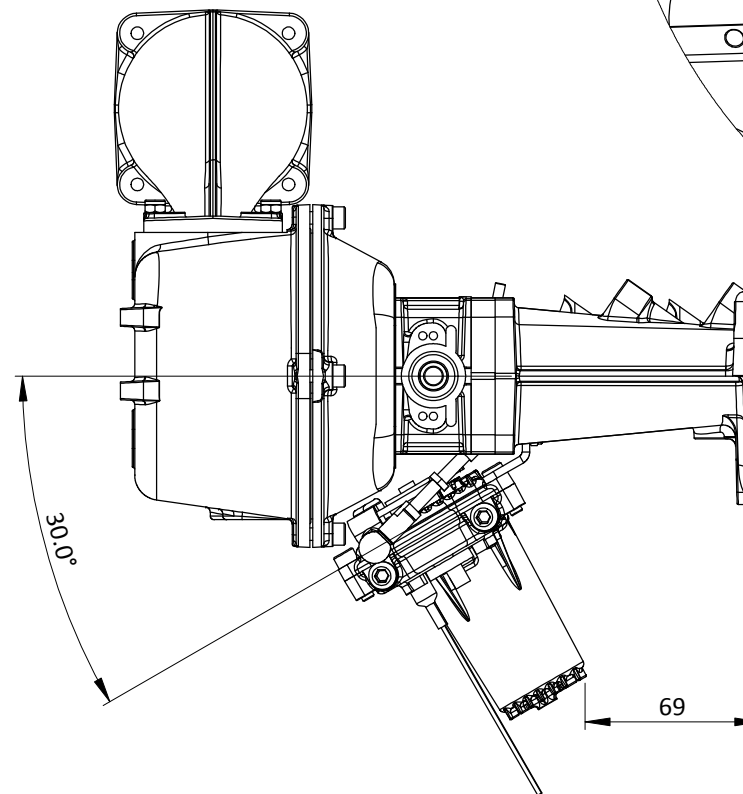

CKMM01-SFS-ETA - MITSUBISHI TURBO ITB KIT

Engineered to win

Frame: 1 of 1

Version: 1

Tel 01746 768810

© JENVEY DYNAMICS LTD. 2015

Web WWW.JENVEY.CO.UK