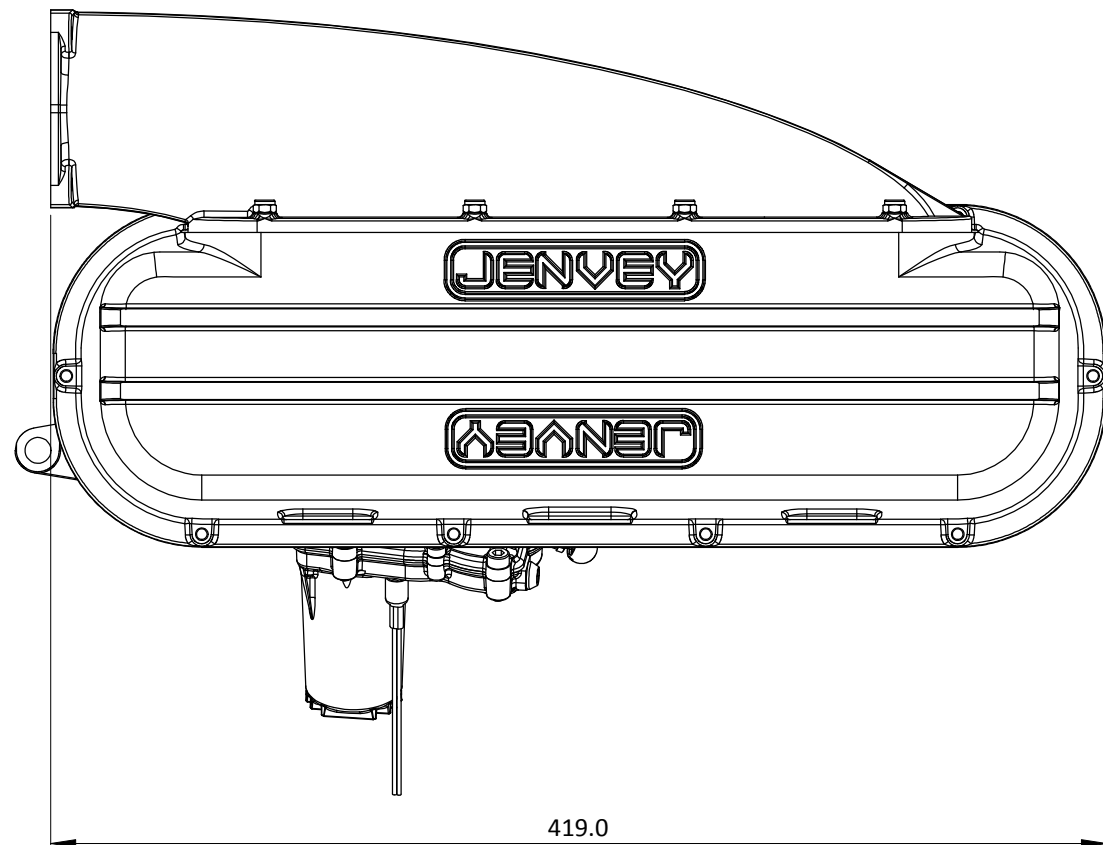

CKMM01-SFS-ETA - MITSUBISHI TURBO ITB KIT

Engineered to win

Frame: 1 of 1

Version: 1

Tel 01746 768810

© JENVEY DYNAMICS LTD. 2015

Web WWW.JENVEY.CO.UK