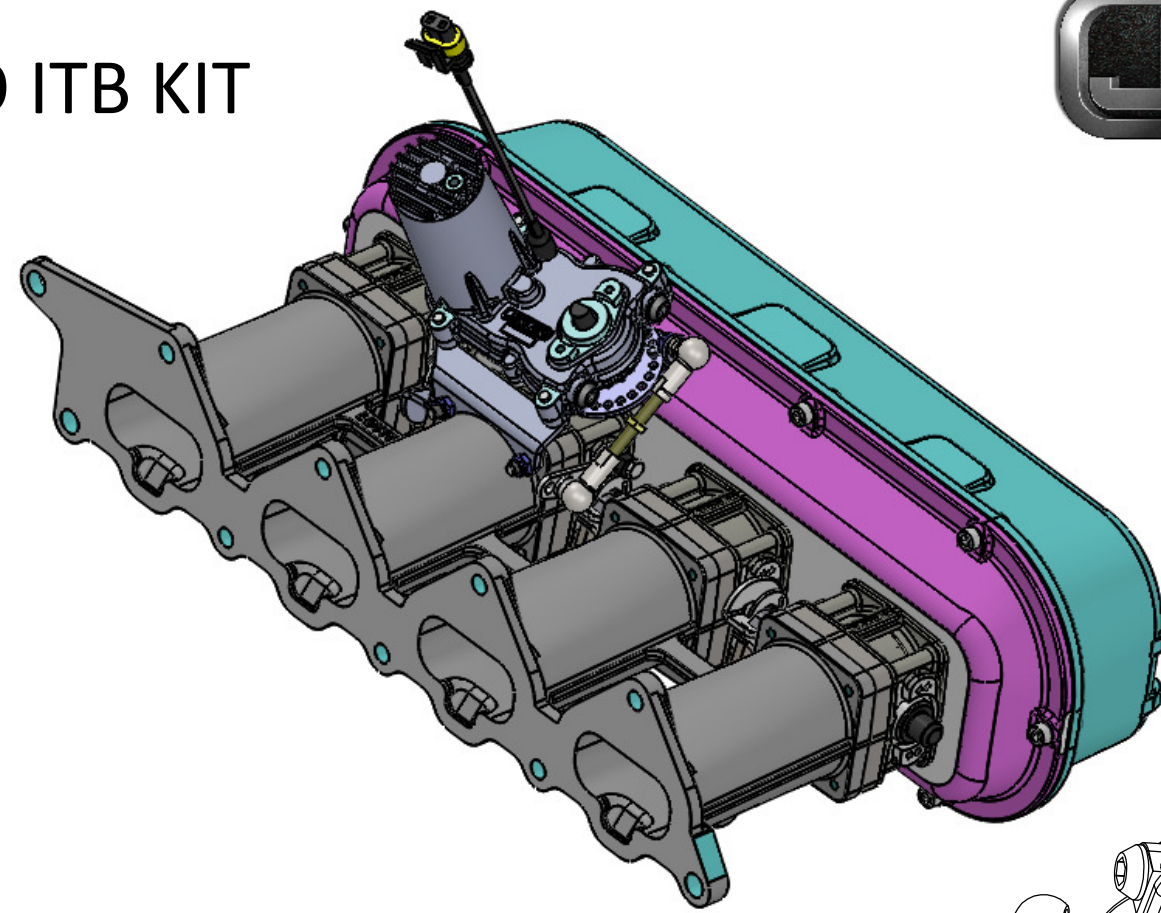

CKMM01-SFS-ETA - MITSUBISHI TURBO ITB KIT

Engineered to win

Frame: 1 of 1

Version: 1

Tel 01746 768810

© JENVEY DYNAMICS LTD. 2015

Web WWW.JENVEY.CO.UK