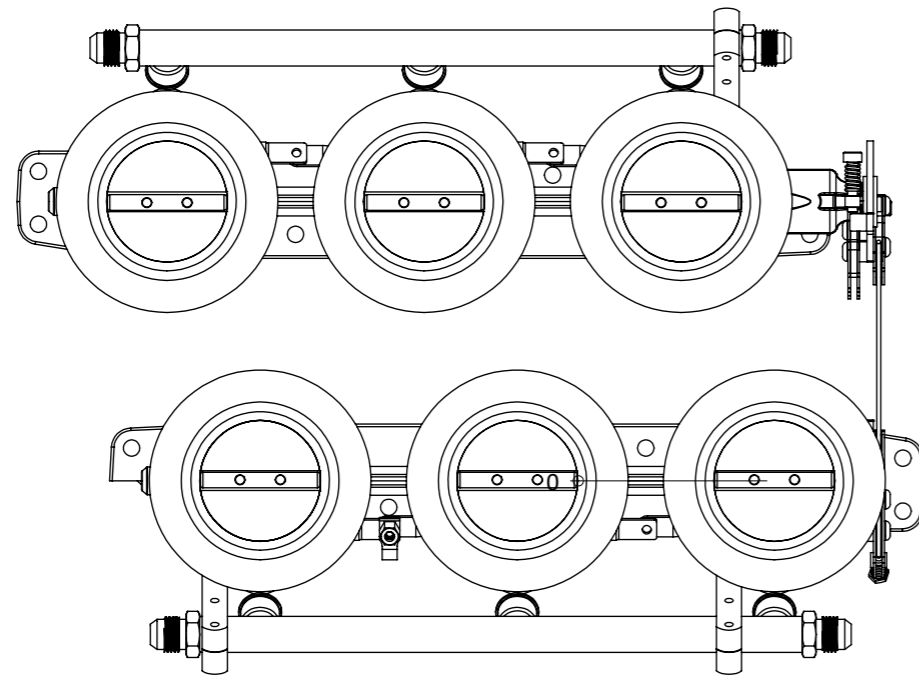

# CKFD12- - FORD DURATEC V6

Engineered to win

Frame: 1 of 1

Version: 1

Tel 01746 768810

© JENVEY DYNAMICS LTD. 2015

Web WWW.JENVEY.CO.UK