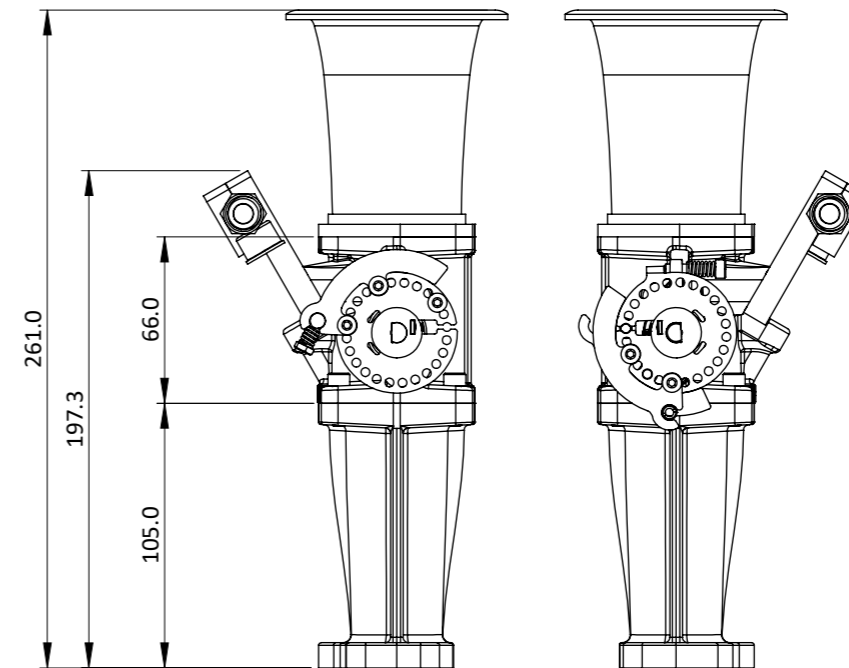

# CKFD12- - FORD DURATEC V6

Engineered to win

Frame: 1 of 1

Version: 1

Tel 01746 768810

© JENVEY DYNAMICS LTD. 2015

Web WWW.JENVEY.CO.UK