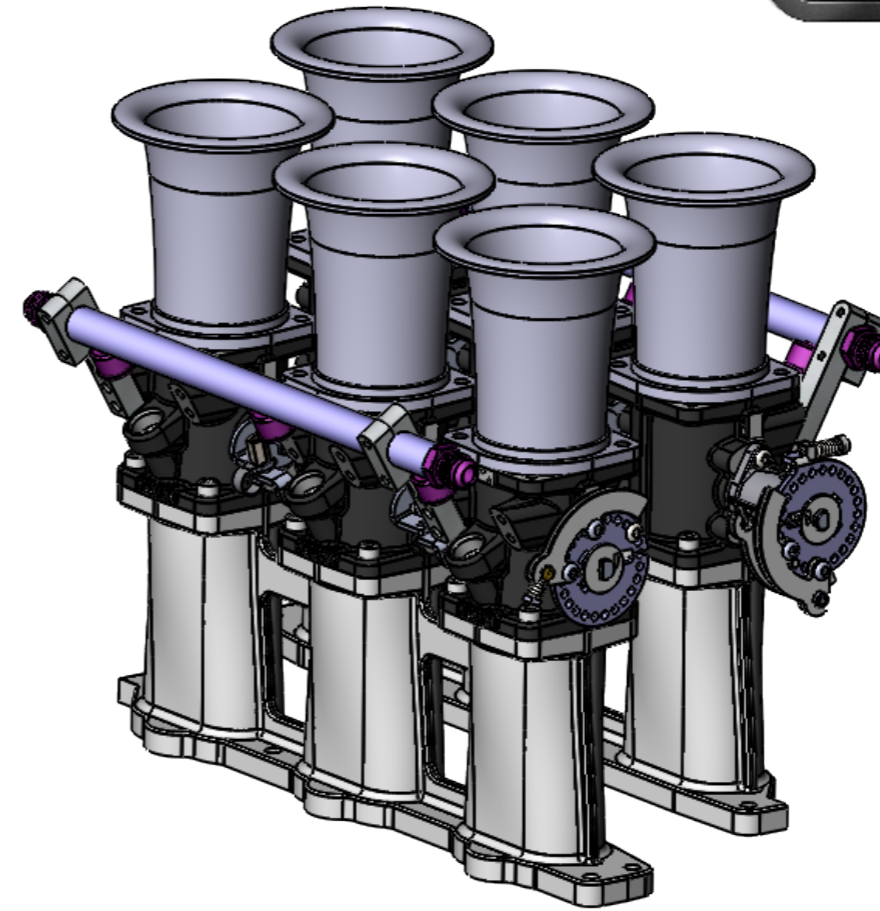

# CKFD12- - FORD DURATEC V6

Engineered to win

Frame: 1 of 1

Version: 1

Tel 01746 768810

© JENVEY DYNAMICS LTD. 2015

Web WWW.JENVEY.CO.UK