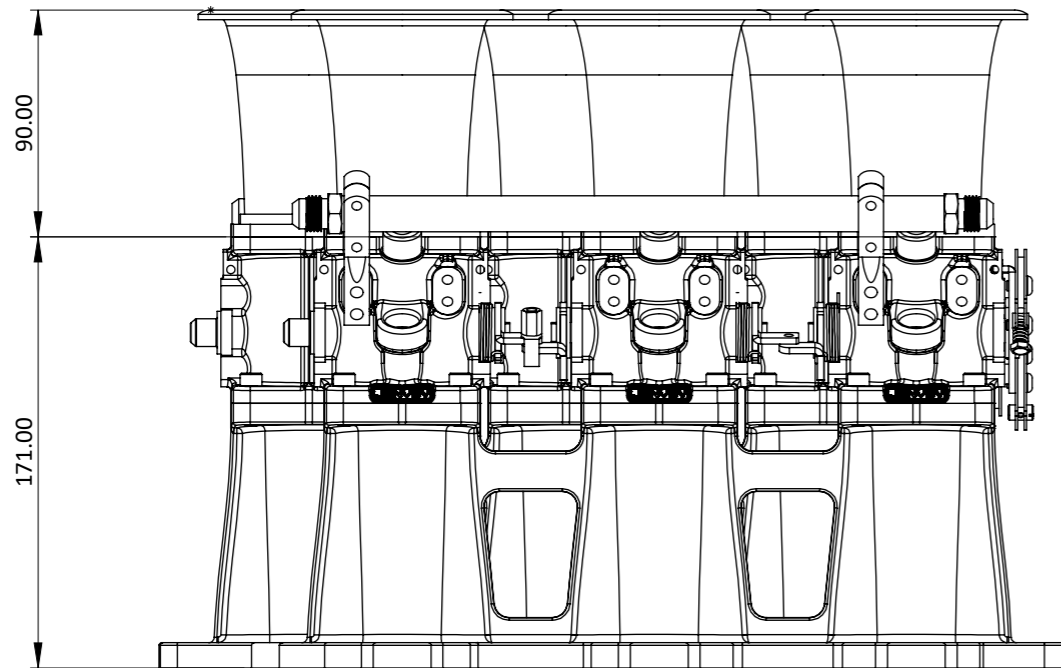

# CKFD12- - FORD DURATEC V6

Engineered to win

Frame: 1 of 1

Version: 1

Tel 01746 768810

© JENVEY DYNAMICS LTD. 2015

Web WWW.JENVEY.CO.UK