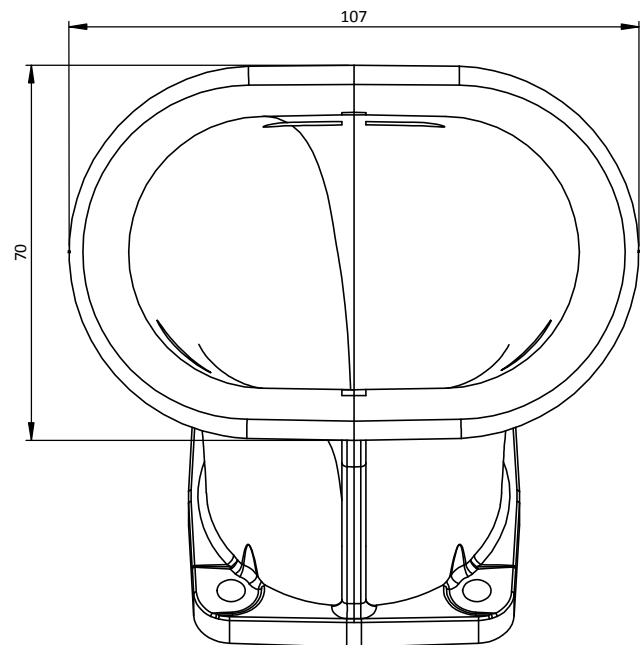

# AH51X110X40 - Ø51 CURVED TRUMPET

Engineered to win

Frame: 1 of 1

Version: 1

Tel 01746 768810

© JENVEY DYNAMICS LTD. 2015

Web WWW.JENVEY.CO.UK