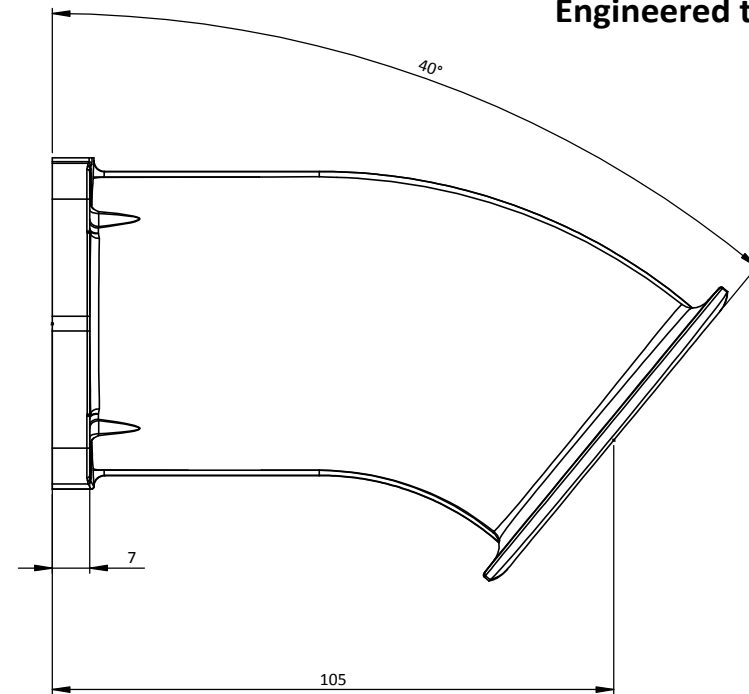

# AH51X110X40 - Ø51 CURVED TRUMPET

Engineered to win

Frame: 1 of 1

Version: 1

Tel 01746 768810

© JENVEY DYNAMICS LTD. 2015

Web WWW.JENVEY.CO.UK