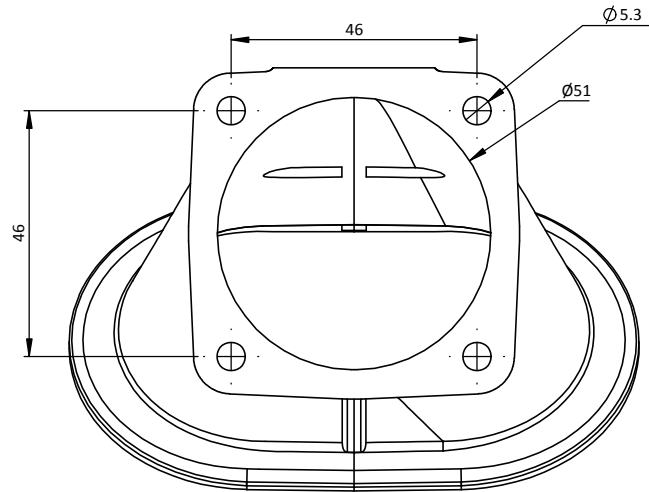

# AH51X110X40 - Ø51 CURVED TRUMPET

Engineered to win

Frame: 1 of 1

Version: 1

Tel 01746 768810

© JENVEY DYNAMICS LTD. 2015

Web WWW.JENVEY.CO.UK