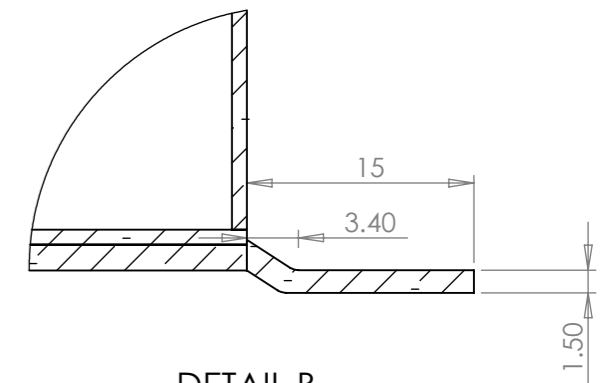

SECTION A-A
SCALE 1 : 3

DETAIL B
SCALE 2 : 1

AIRBOX VOLUME WITH A FLAT BACKPLATE IS: 5.725L

BOM		
Part Number	Description	Quantity
1	R01SW6323 BLACK NYLON RETAINER FOR RETAINING STUDS ON ZOLDER RANGE OF BACKPLATES.	3
4	R01SW6324 PANEX 1/4 TURN WING HEAD MALE STUD FOR ZOLDER RANGE OF BACKPLATES. 12MM STUD LENGTH. D8-316-3012-190	3

Reverie Limited
Unit 2 Chandlers Row
Colchester
Essex
CO1 2HG
01206 866663
www.reverie.ltd.uk

DRAWN CA	APP	TITLE
DATE 05/05/2011		R01SE0459 Zolder 112 LH with 100mm Snorkel
FINISH Polished		MATERIAL Carbon Fibre
SCALE not to scale		Matl.Stk Code
Weight		DRG. No. R01SE0459